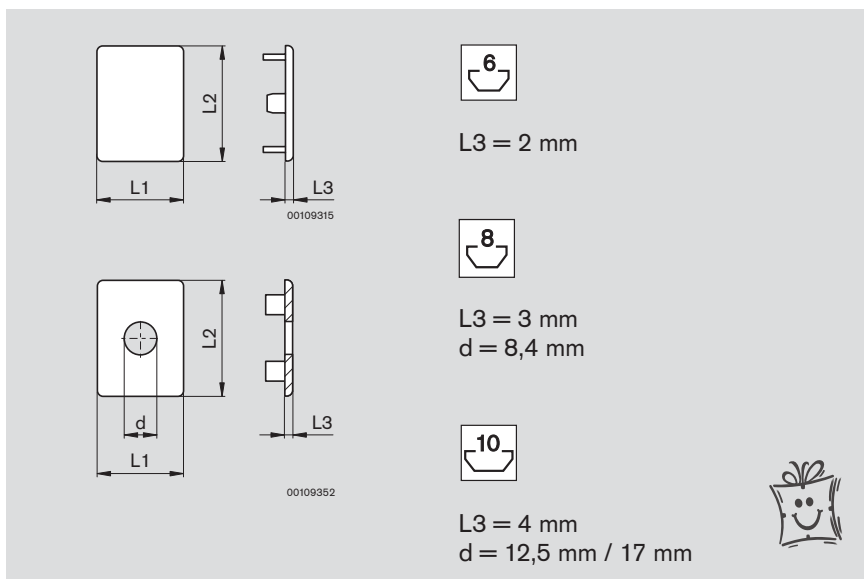

2

kjn

Bitte beachten Sie unsere Vorzugspackungsgrößen und Staffelpreise in der Preisliste.
Please pay attention to our special pack sizes and scaled prices in the price list.
Veuillez tenir compte de nos unités de livraison et prix échelonnés dans le tarif.